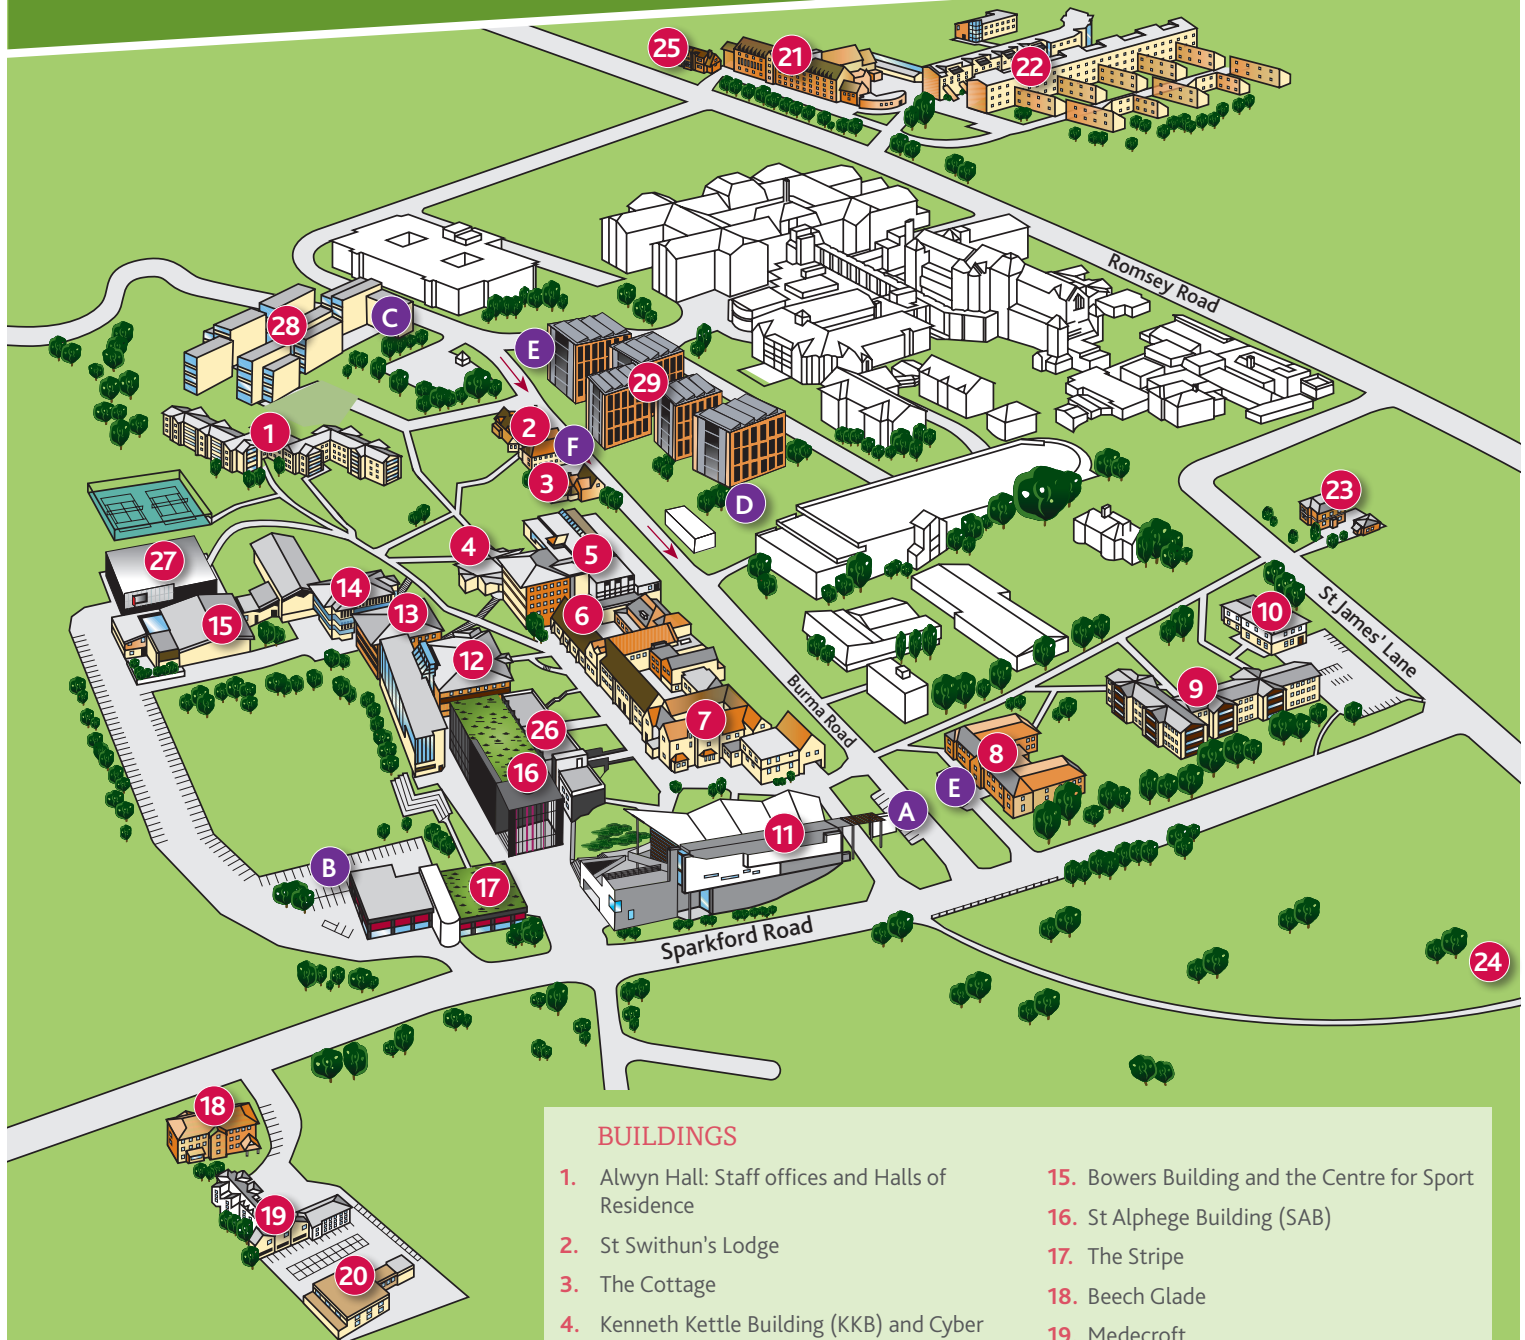

Finding your way around the University of Winchester

CAR PARKS

- A. Key collection parking
- B. Stripe car park (20 bays)
- C. Queens Road parking (5 bays)
- D. Burma Rd Block E parking
- E. Burma Rd Block A parking (2 bays)
- F. The Cottage

BUILDINGS

- | | |
|--|---|
| <ul style="list-style-type: none"> 1. Alwyn Hall: Staff offices and Halls of Residence 2. St Swithun's Lodge 3. The Cottage 4. Kenneth Kettle Building (KKB) and Cyber Italia Café 5. Herbert Jarman Building (HJB) 6. The Chapel 7. Main Building (MB) 8. St Grimbald's Court (SGC) 9. St Elizabeth's Hall 10. St James' Hall 11. University Centre Main Reception for Key Collection 12. The Martial Rose Library (MRL) 13. Tom Atkinson Building (TAB) 14. Fred Wheeler Building (FWB) | <ul style="list-style-type: none"> 15. Bowers Building and the Centre for Sport 16. St Alphege Building (SAB) 17. The Stripe 18. Beech Glade 19. Medecroft 20. Medecroft Annexe (MCA) 21. Winchester Business School and West Downs Centre 22. West Downs Student Village 23. Holm Lodge 24. Cemetary Lodge 25. Masters' Lodge, Research and Knowledge Exchange Centre 26. St Edburga Building (SEB) 27. Performing Arts Studios 28. Queen's Road Student Village 29. Burma Road Student Village |
|--|---|